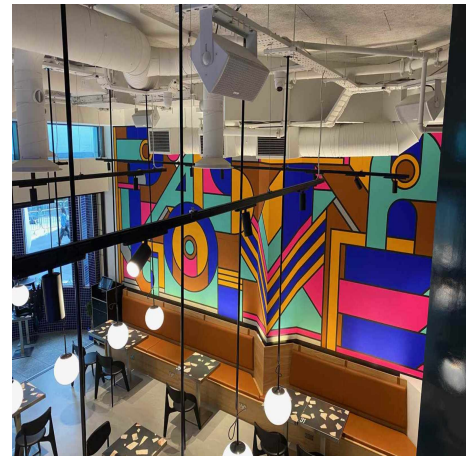

Project Sheet **Pastaio**

Location **Westfield**

Timing **10 weeks**

We are proud to present one of our recent client profiles, Pastaio, based on the southern terrace at Westfield Shopping Centre, White City. We worked closely with the design team at Design Research Studio to deliver a striking new restaurant in just 10 weeks and a budget of 500K.