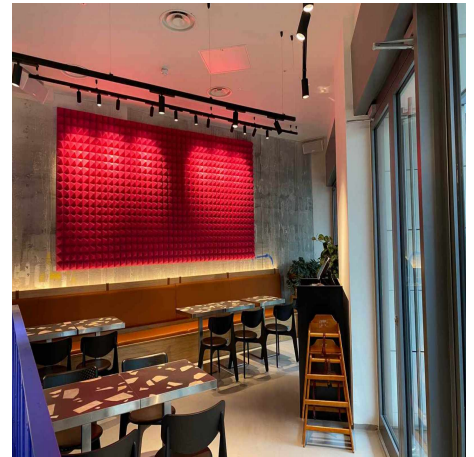

Project Sheet **Pastaio**

Location **Westfield**

Timing **10 weeks**

We are proud to present one of our recent client profiles, Pastaio, based on the southern terrace at Westfield Shopping Centre, White City. We worked closely with the design team at Design Research Studio to deliver a striking new restaurant in just 10 weeks and a budget of 500K.